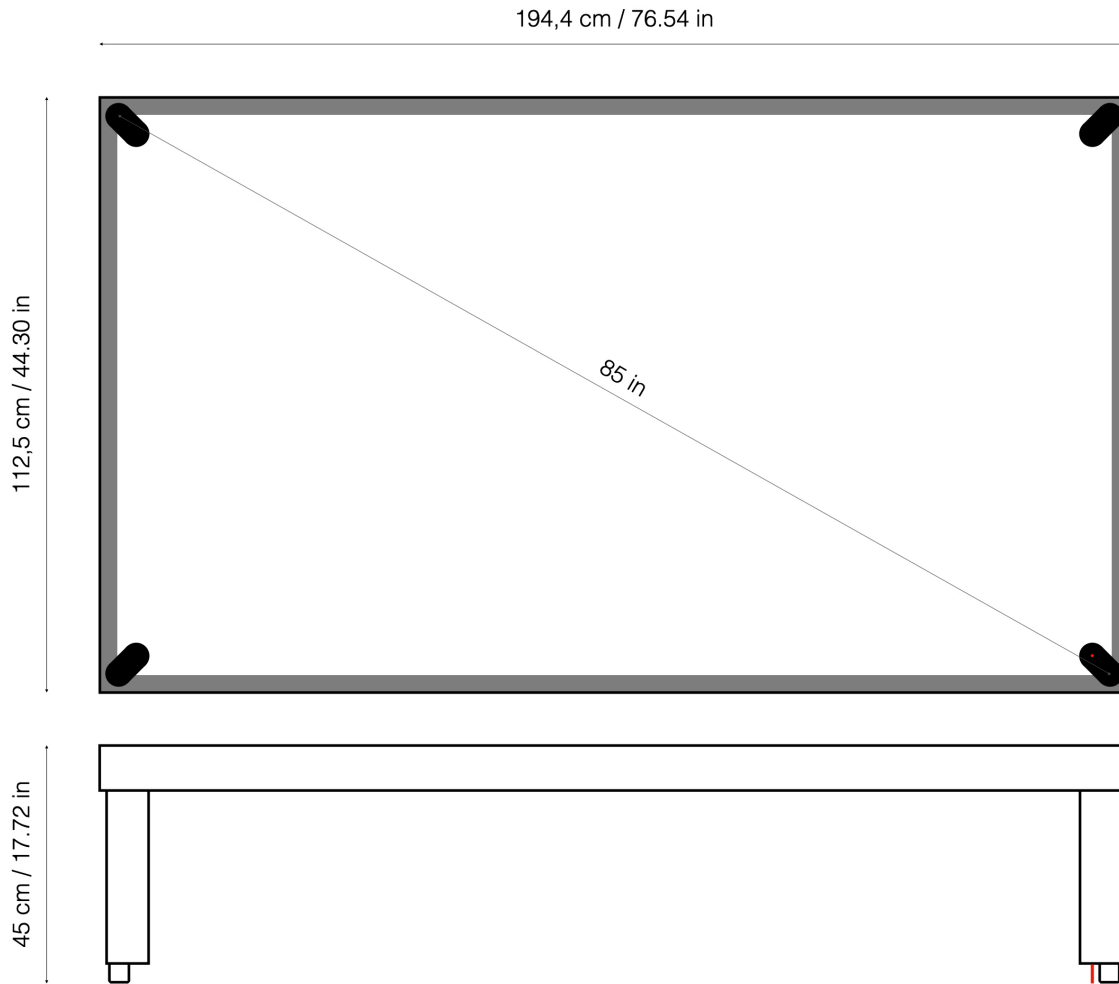

Dalbin Table Origin C85

- Black - High Gloss Lacquer
- 35 mm Mirror Frame on 12 mm Reflective Glass
- 4 Meter Power Cable
- 4 Legs 100 x 50 mm (view from above)

Product	Table	Designer	Ambroise Maggiar	Finish	Black - High Gloss Lacquer	Product Size (mm)	L1944xW1125xH450	dalbin
Edition	Origin	Year	2016-2023 (Version 4)	Resolution (px)	3840 x 2160	Crate Size (mm)	L2160xW1300xH770	
Model	C85	Publisher	Dalbin	Consumption (W/h)	170	Net/Gross Weight (kg)	180/275	