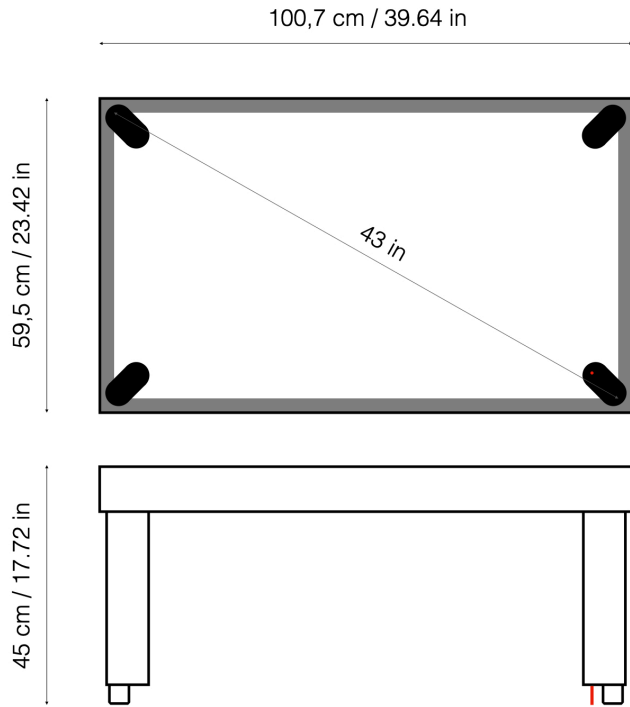

Dalbin Table Origin C43

- Black - High Gloss Lacquer
- 30 mm Mirror Frame on 12 mm Securit Glass
- 4 Meter Power Cable
- 4 Legs 100 x 50 mm (view from above)

Product	Table	Designer	Ambroise Maggiar	Finish	Black - High Gloss Lacquer	Product Size (mm)	L1007xW595xH450	
Edition	Origin	Year	2016-2023 (Version 4)	Resolution (px)	3840 x 2160	Crate Size (mm)	L1200xW760xH770	
Model	C43	Publisher	Dalbin	Consumption (W/h)	94	Net/Gross Weight (kg)	60/110	