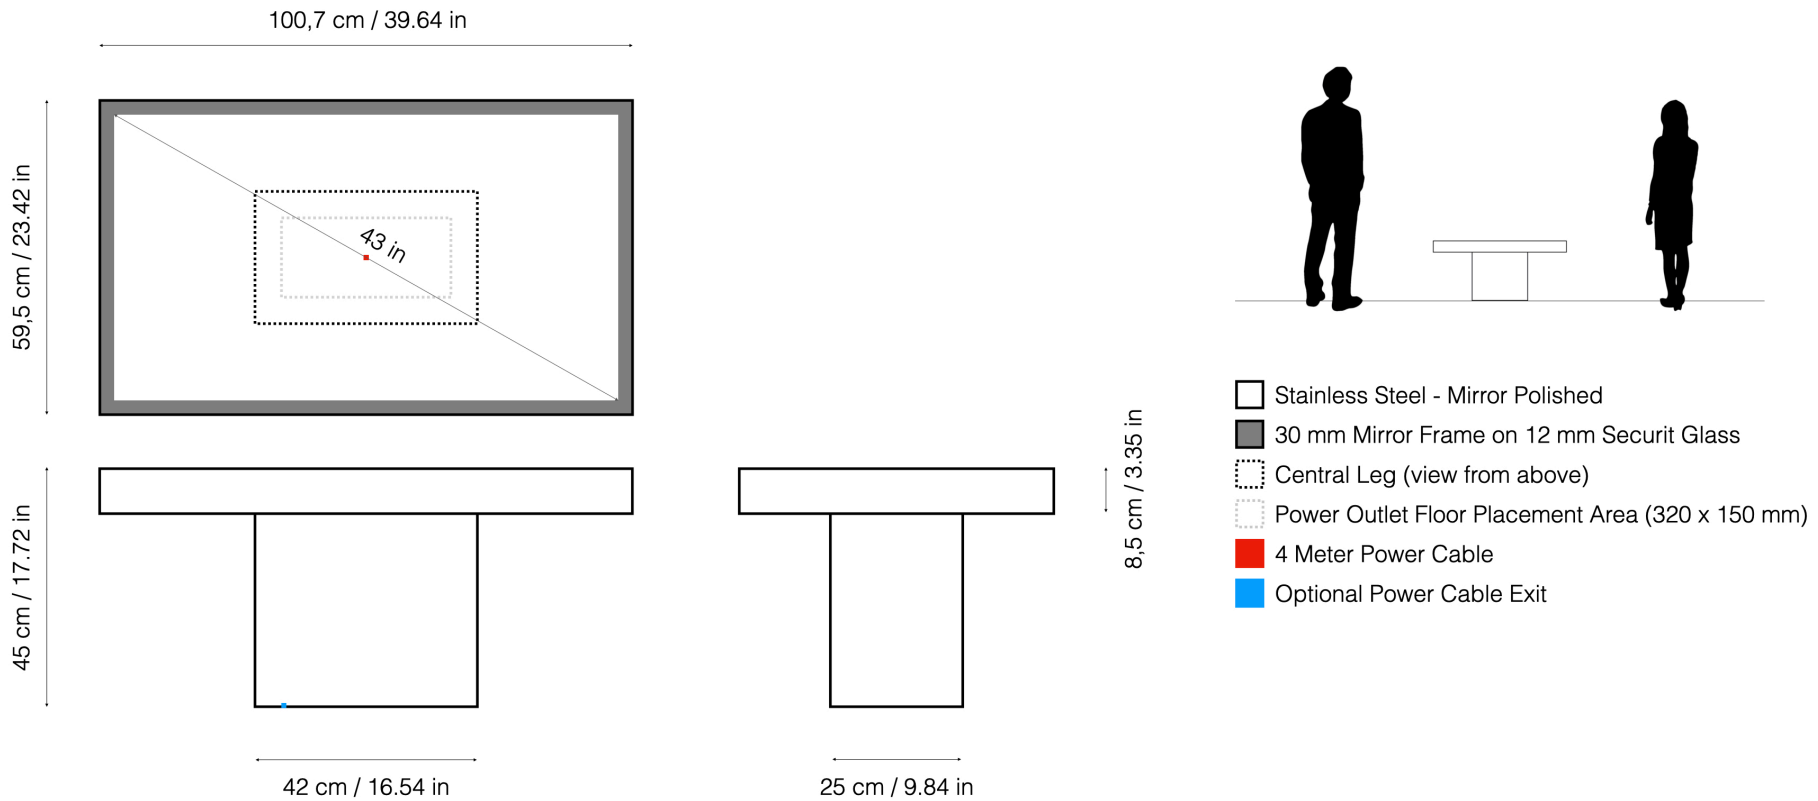

Table Invisible C43

Product	Table	Designer	Eric Dalbin	Finish	Stainless Steel - Mirror Polished	Product Size (mm)	L1007xW595xH450	
Edition	Invisible	Year	2022-2023 (Version 1)	Resolution (px)	3840 x 2160	Crate Size (mm)	L1200xW760xH770	
Model	C43	Publisher	Dalbin	Consumption (W/h)	94	Net/Gross Weight (kg)	50/100	